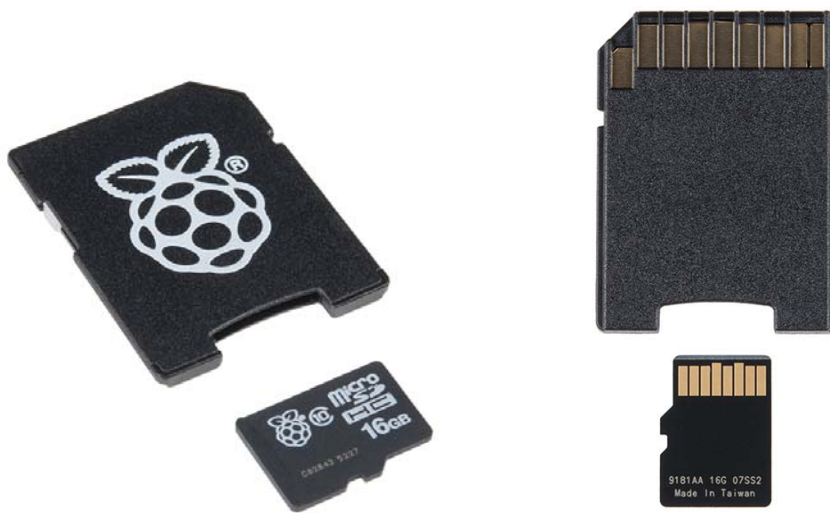

# Raspberry Pi™ - 16GB MicroSD NOOBS Card

COM-13945 RoHS

**Description:** This is a class 10 16GB micro SDHC card that is pre-installed with the NOOBS operating system for the Raspberry Pi. This SD card and adapter is perfect for a Raspberry Pi first timer or beginner while still providing convenience for anyone with more experience with the platform. This little card allows you to start using your Raspberry Pi straight out of the box without worrying about imaging it on your own.

NOOBS is an easy operating system installer which contains Raspbian. It also provides a selection of alternative operating systems which are then downloaded from the internet and installed.

**Note:** The NOOBS image will need to be updated if you plan to use this card on Pi Zero and Zero W boards. You can download an updated image in the *Documents* section below..

## Includes:

- 1x 16GB MicroSD Card (NOOBS Pre-Installed)
- 1x MicroSD to SD Adapter

<https://www.sparkfun.com/products/13945> 8-4-17