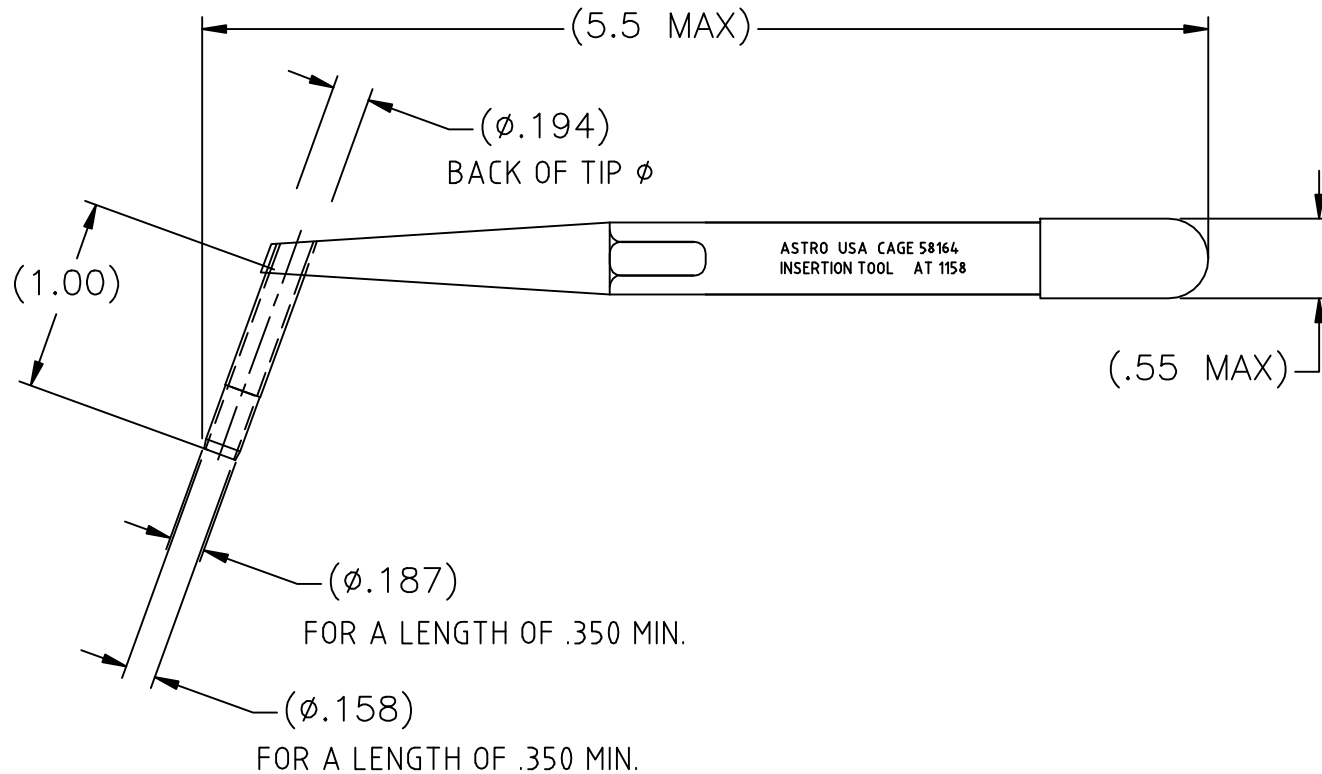

# AT 1158-ENV

2. COLOR CODE: YELLOW.

NOTES: 1. THIS IS AN AUTOCAD DRAWING, DO NOT CHANGE MANUALLY.

				<p>THESE DRAWINGS, SPECIFICATIONS OR OTHER DATA ARE AND REMAIN, THE PROPERTY OF ASTRO TOOL CORP. AND MUST BE RETURNED UPON REQUEST. THEY CONTAIN INFORMATION OWNED AND/OR DEVELOPED BY ASTRO AT ITS OWN PRIVATE EXPENSE AND MAY NOT BE USED, DUPLICATED OR DISCLOSED TO OTHERS, IN WHOLE OR IN PART FOR DESIGN, MANUFACTURE OR PROCUREMENT WITHOUT THE WRITTEN PERMISSION OF ASTRO TOOL CORP. EACH AND EVERY TIME.</p>	<p>SCALE: N.T.S.</p> <p>DWN BY: DYO</p> <p>DATE: 05-11-15</p> <p>APPROVED:</p>	<p>UNLESS OTHERWISE SPECIFIED: DECIMALS: .XXX ± .005 .XX ± .010 .X ± .030</p> <p>ANGLES: ± 1°</p>	<p>CAGE 58164</p> <p><b>ASTRO TOOL CORP.</b> 21615 S.W. TUALATIN VALLEY HWY., BEAVERTON OR 97006</p>
A	NEW RELEASE	DYO	05-11-15	MMK			<p>DESCRIPTION: ENVELOPE DRAWING: AT 1158 TWEezer, INSERTION (12 GAGE)</p>
REV.	DESCRIPTION	BY	DATE	APR.			<p>PART NO. A AT 1158-ENV</p>